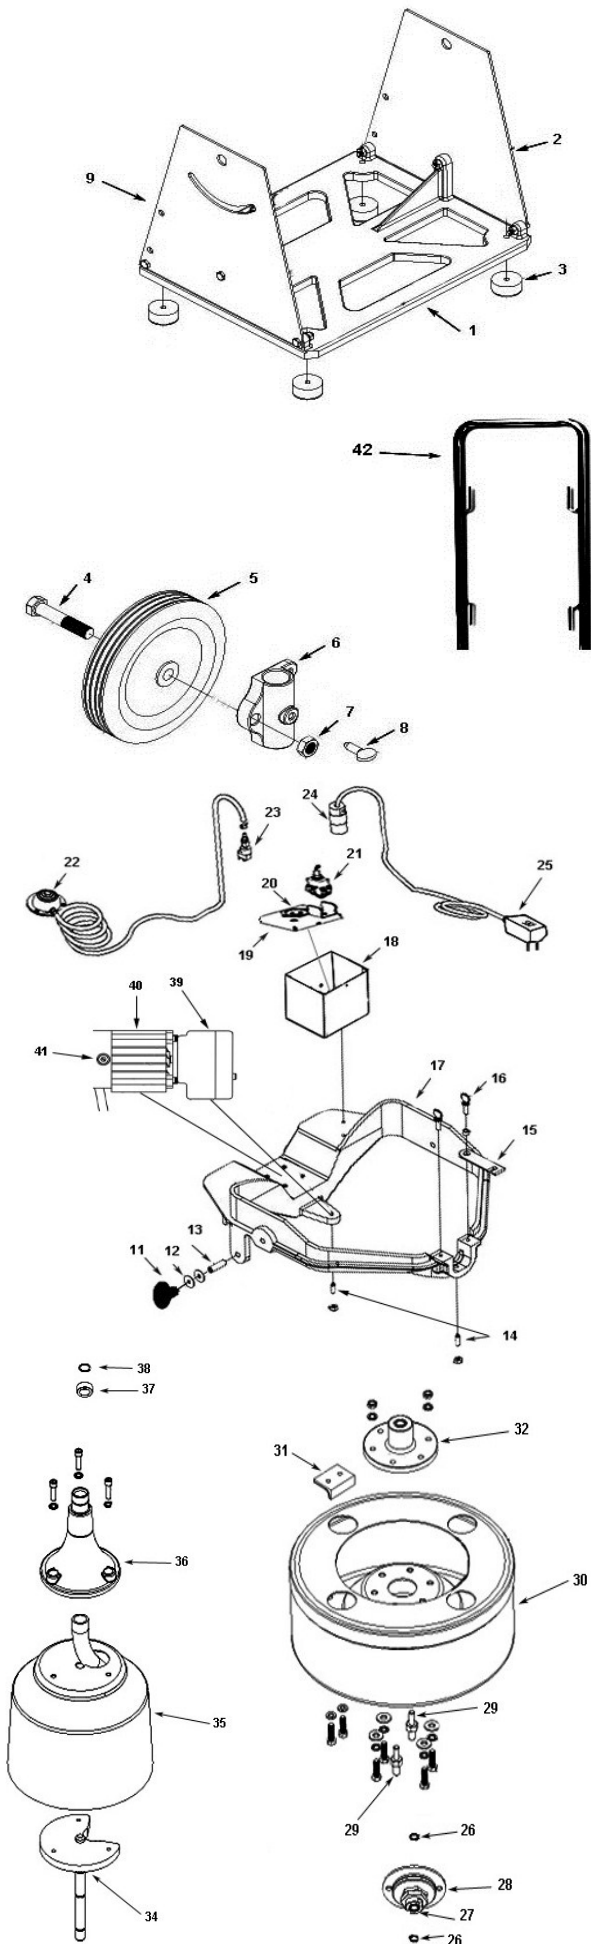

**COLT REPLACEMENT PARTS**

Part#	Description	Ref No.
117	Colt™ Power Unit	
102	Colt Drum Unit (Less Cable)	
107	Handle and Wheel Assembly	42, 4, 5, 6, 7, 8
7109	Brush Cap	41
7154	Thumb Screw	16
7172	Wheel	5
7196	1/2" Clutch	28
7199	Clutch Hub (Heat Treated)	27
7200	Retaining Ring (Small)	26
7239	2nd Reduction Gear	
7240	1st Reduction Gear	
7251	13/32" Clutch	28
7252	5/16" Clutch	28
7253	Outer Drum and Hub	30, 32
7254	Outer Drum	30
7206	Drum Hub Assembly	32
7256	Cable Clamp	31
7260x	Internal Drum	35
7261	End Bracket Assembly (Cone)	36
7262	Main Shaft	34
7264	Retaining Ring (Large)	38
7265	Bronze Bearing	37
7273	Gear Case Assembly	39
7275x	Outer Box Cover	19
7278	Outlet Box	18
7279	OBC w/ Connector Body, 3-way & Air Switch	19, 20, 21, 23
7292	Fiber Washer	12
7293	Rubber Side Knob	11
7294	Knob Screw	13
7299	Side Plate	9
7302	Base	1
7303	Base Assembly	1, 2, 3, 9
7304	Base Bumper	3
7312	3 Way Switch	21
7741	Motor Only	40
7313x	Motor and Gear Case	39, 40, 41
7320	Long Motor Bolt	
7325	Brush Holder	41
7327	Brush and Spring	41
7334	Drive Gear	
7336	Handle and Wheel Casting w/ Bolts	6, 8
7722Q	Connector Body	24
7723	Electric GFI Cord	25
7731	Air Bubble and Tube	22
7754	Armature	
8024	Drive Stud	29
9160	Trunnion	17
7335	Handle	42
7298	Set Screw	14