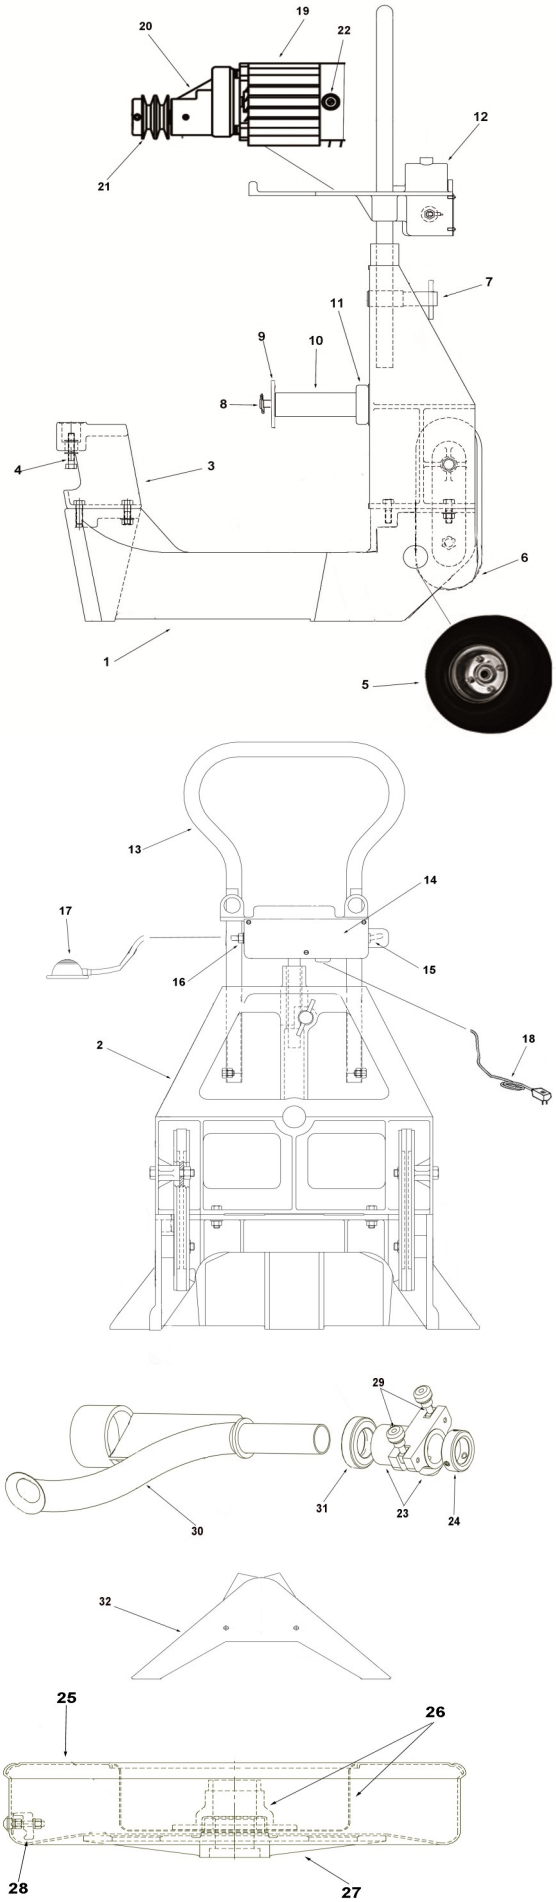

STALLION REPLACEMENT PARTS

Part#	Description	Ref No.
6143JK	Heavy Duty Motor Cover	32
7001	Handle w / Bolts	13
7002	V- Belt	
9954	Distributor Arm Bushing	23
7005	Set Collar	24
7013	Lower Casting	1
8695	10" Wheel	5
7021	External Drum	25
7022	External Drum & Hub	25, 27
7023	Internal Drum	26
7024	Cable Clamp Assembly	28
7027x	Stair Crawler	6
7035	Lock Assembly	7
7045	Distributor Arm	30
7050	Distributor Arm Bearing	31
7097	Outlet Box Cover	14
7098	Motor & Gear Case	19 thru 22
7760	Stallion™ Gear Case	20
7100	Pinion End Bracket	
7109	Brush cap	22
7110	Brush Holder	22
7111	Brush	22
7129	3 - Way Switch	15
7719	Air Pressure Switch	16
7723	Electric GFI Cord	18
7731	Air Bubble & Tube	17
7741	Stallion Motor (Only)	19
7742	Motor Mount	12
7754	Armature	
7117	Pulley	21
7025	Drum Hub Assembly	27
7777	Back Casting	2
7028	Main Shaft	10
7043X	Drum Washer	9
7154	Thumb Bolt	8
7007	Distributor Arm Bolt	4
7008	Upper Front Casting	3
7026	Rear Drum Bearing	11
9166X	Swing Bolt & Knob	29